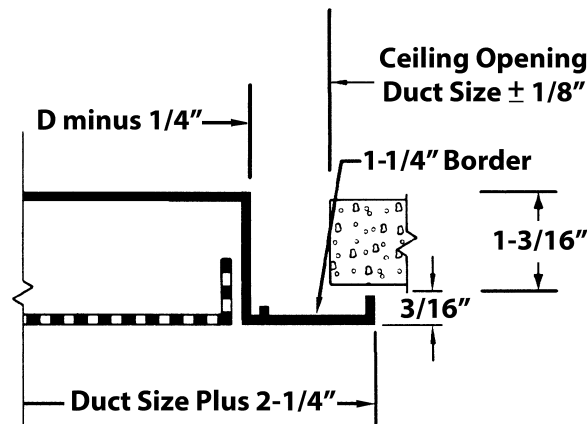

Model PRGD-5

Perforated Return Surface Mount

Aluminum Frame • Steel Screen

Features:

- Perforated surface mount return grille with square neck
- Aluminum extruded flat frame with screw holes
- Perforated screen 3/16" hole pattern on 1/4" stagger
- Removable steel screen
- Dampers available
- White paint standard

Submittal No. _____ Date: _____

Dimensions in inches: _____