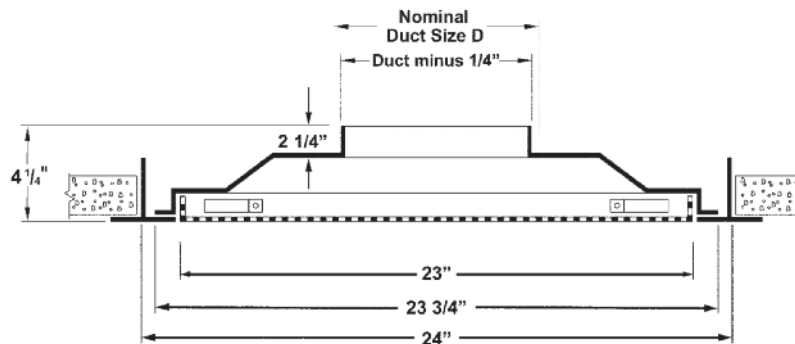

Model PRGD-3

- Perforated Return T-bar Ducted •**
- Steel Base Pan • Steel Screen**

Features:

- Perforated round or square neck return for 24" x 24" T-bar ceilings
- All steel construction
- Perforated screen 3/16 hole pattern on 1/4 stagger
- Removable steel perforated screen
- Easy to install 2-1/4" collar with bead
- Narrow tee and tegular styles available
- Earthquake tabs standard
- Damper optional
- White paint standard

Submittal No. _____ Date: _____

Dimensions in inches: _____