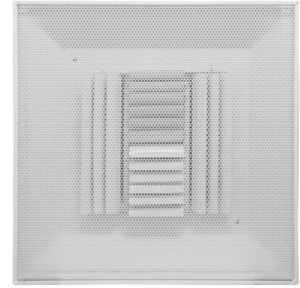

## Model PCBD-3

### Perforated Curved Blade Diffuser T-Bar Steel-Curved Blade • Adjustable Core

#### Features:

- Perforated curved blade ceiling diffuser with a fixed 1-way, 2-way, 3-way, or 4-way throw patterns
- Blades are individually adjustable to allow for air volume and angle of throw to be precisely arranged
- Perforated screen 3/16" hole pattern on 1/4" stagger
- Easy to install 2 1/4" collar with bead
- Fits standard 24"x 24" T-bar (Narrow tee and other frame style available)
- Round and square necks available
- Earthquakes tabs standard
- Damper optional
- White paint standard