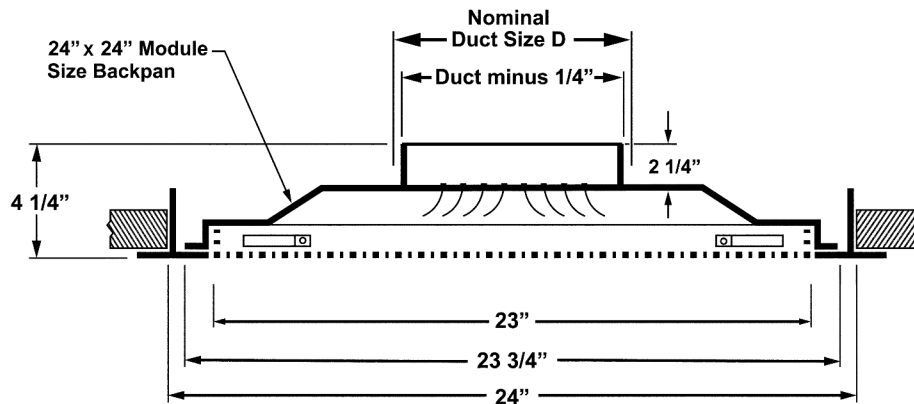

### Perforated Curved Blade Diffuser T-Bar Steel-Curved Blade • Adjustable Core

#### Features:

- Perforated curved blade ceiling diffuser with a fixed 1-way, 2-way, 3-way, or 4-way throw patterns
- Blades are individually adjustable to allow for air volume and angle of throw to be precisely arranged
- Perforated screen 3/16" hole pattern on 1/4" stagger
- Easy to install 2 1/4" collar with bead
- Fits standard 24"x 24" T-bar (Narrow tee and other frame style available)
- Round and square necks available
- Earthquakes tabs standard
- Damper optional
- White paint standard

Submittal No. \_\_\_\_\_ Date: \_\_\_\_\_

Dimensions in inches: \_\_\_\_\_