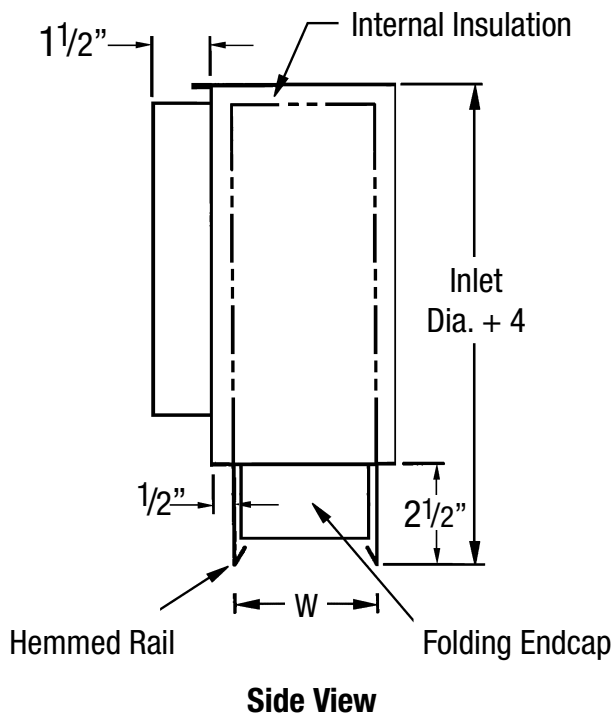

### Linear Slot Plenum

Galvanized Steel • Fiberglass Insulation

#### Features:

- Supply/Return plenum for Model LSD linear slot diffuser
- 1/2" black fiberglass insulation
- 24 gauge steel construction
- 6", 8", 10" and 12" inlets available
- Hemmed rail allows for concealed mounting
- 12" to 72" lengths available
- Folding end caps allow for continuous runs
- Inlet damper optional

Submittal No. \_\_\_\_\_ Date: \_\_\_\_\_

Dimensions in inches: \_\_\_\_\_