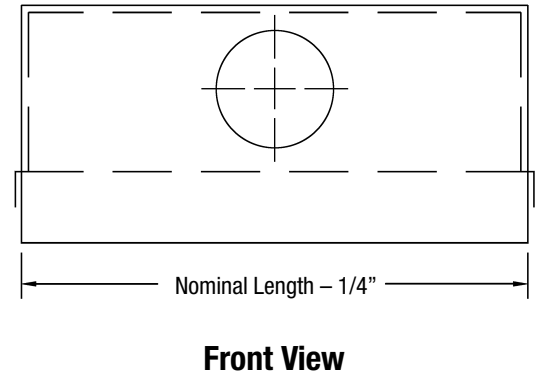

#### Features:

- Supply/Return plenum for Model LSD linear slot diffuser
- 1/2" black fiberglass insulation
- 24 gauge steel construction
- 6", 8", 10" and 12" inlets available
- Hemmed rail allows for concealed mounting
- 12" to 72" lengths available
- Folding end caps allow for continuous runs
- Inlet damper optional

Submittal No. \_\_\_\_\_ Date: \_\_\_\_\_

Dimensions in inches: \_\_\_\_\_