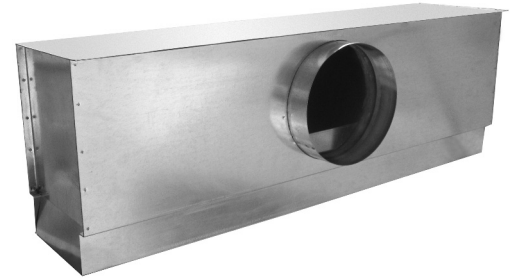

## Model LSDP

### Linear Slot Plenum

Galvanized Steel • Fiberglass Insulation

#### Features:

- Supply/Return plenum for Model LSD linear slot diffuser
- 1/2" black fiberglass insulation
- 24 gauge steel construction
- 6", 8", 10" and 12" inlets available
- Hemmed rail allows for concealed mounting
- 12" to 72" lengths available
- Folding end caps allow for continuous runs
- Inlet damper optional