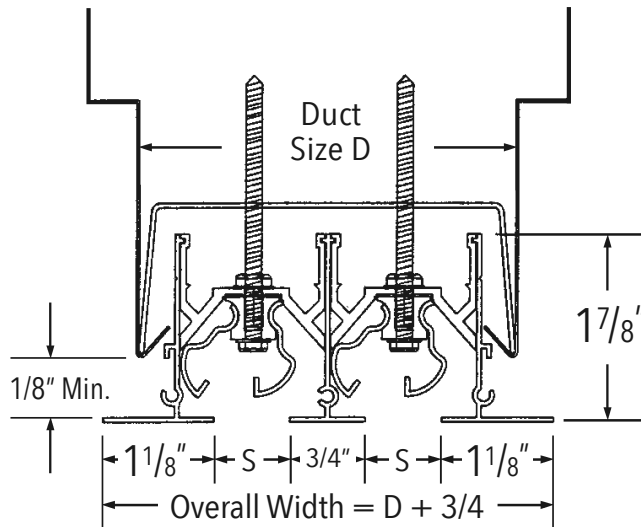

Model LSD

Linear Slot Diffuser

Aluminum Frame • Aluminum Controllers

Features:

- Aluminum pattern controllers are easily adjustable to control both air throw and volume
- All extruded aluminum construction with removable pattern controllers
- End borders available in flanges and caps
- Flat frame and concealed installation standard
- Standard white border and black pattern controllers
- Available 1 to 4 slots and with $\frac{1}{2}$ ", $\frac{3}{4}$ " and 1" slot widths
- 12" to 96" Lengths
- Connecting kits optional for continuous lengths
- Other frame style options available

Submittal No. _____ Date: _____

Dimensions in inches: _____