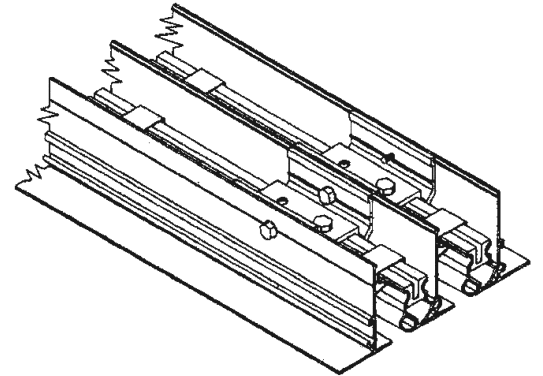

Model LSD

Linear Slot Diffuser

Aluminum Frame • Aluminum Controllers

Features:

- Aluminum pattern controllers are easily adjustable to control both air throw and volume
- All extruded aluminum construction with removable pattern controllers
- End borders available in flanges and caps
- Flat frame and concealed installation standard
- Standard white border and black pattern controllers
- Available 1 to 4 slots and with $\frac{1}{2}$ ", $\frac{3}{4}$ " and 1" slot widths
- 12" to 96" Lengths
- Connecting kits optional for continuous lengths
- Other frame style options available

Submittal No. _____ Date: _____

Dimensions in inches: _____