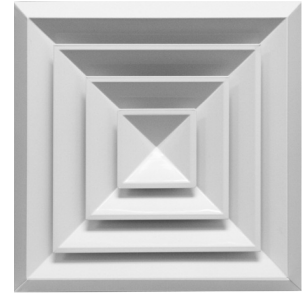

Model LFD-6

Louvered Face Ceiling Diffuser Beveled Frame

Aluminum Core • Aluminum Frame

1-Way

2-Way
Opposite

2-Way
Corner

3-Way

4-Way

Features:

- Classic louvered face design
- Beveled frame
- Core is removable from diffuser face
- Directional high capacity diffuser maintains horizontal blow pattern
- 4-way core standard other throw patterns available upon request
- Excellent for variable volume applications
- White powder coated epoxy finish