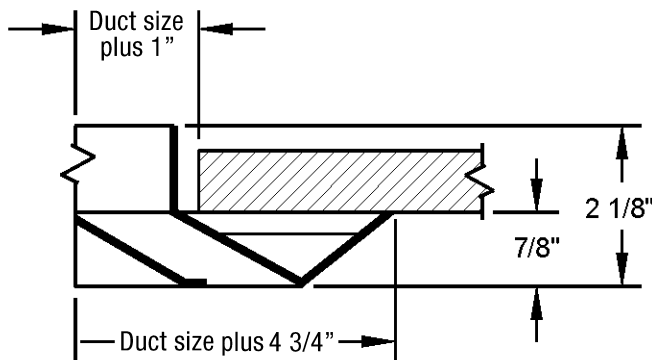

Model LFD-6

Louvered Face Ceiling Diffuser Beveled Frame

Aluminum Core • Aluminum Frame

1-Way

2-Way
Opposite

2-Way
Corner

3-Way

4-Way

Features:

- Classic louvered face design
- Beveled frame
- Core is removable from diffuser face
- Directional high capacity diffuser maintains horizontal blow pattern
- 4-way core standard other throw patterns available upon request
- Excellent for variable volume applications
- White powder coated epoxy finish

Submittal No. _____ Date: _____

Dimensions in inches: _____