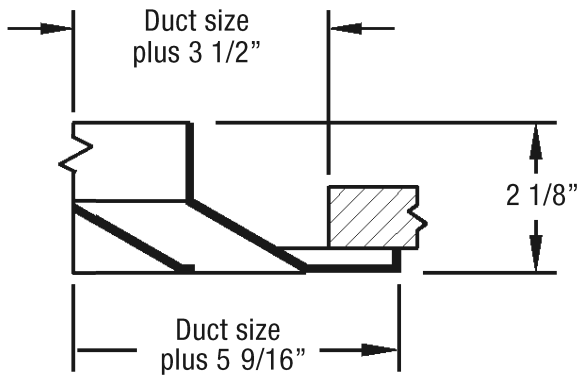

Model LFD-1

Louvered Face Ceiling Diffuser Surface Mount

Aluminum Core • Aluminum Frame

Features:

- Classic louvered face design
- Flat frame
- Core is removable from diffuser face
- Directional high capacity diffuser maintains horizontal blow pattern
- 4-way core standard other throw patterns available upon request
- Excellent for variable volume applications
- White powder coated epoxy finish

Submittal No. _____ Date: _____

Dimensions in inches: _____