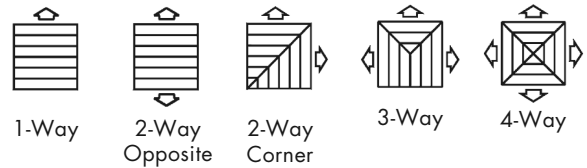

Model LFD-1

Louvered Face Ceiling Diffuser Surface Mount

Aluminum Core • Aluminum Frame

Features:

- Classic louvered face design
- Flat frame
- Core is removable from diffuser face
- Directional high capacity diffuser maintains horizontal blow pattern
- 4-way core standard other throw patterns available upon request
- Excellent for variable volume applications
- White powder coated epoxy finish