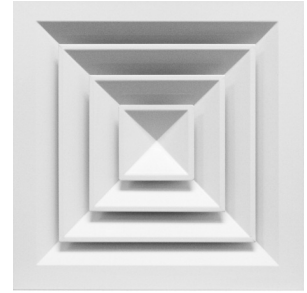

Model LFD-1

Louvered Face Ceiling Diffuser Surface Mount

Aluminum Core • Aluminum Frame

Features:

- Classic louvered face design
- Flat frame
- Core is removable from diffuser face
- Directional high capacity diffuser maintains horizontal blow pattern
- 4-way core standard other throw patterns available upon request
- Excellent for variable volume applications
- White powder coated epoxy finish