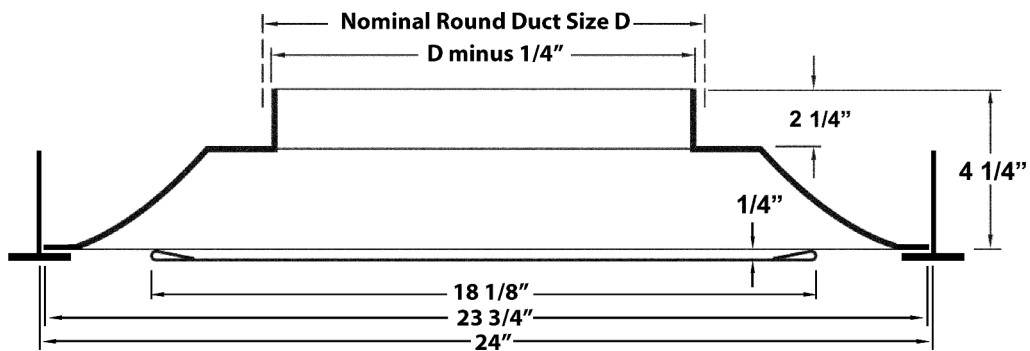

### Plaque • T-Bar

Steel • High Performance

### Features:

- Smooth flat center panel for architectural designs
- High capacity 360° horizontal discharge pattern for superior induction
- Excellent static pressure and sound characteristics
- Designed for VAV applications
- Removable center panel for easy access to duct and damper
- Opposed blade, radial and butterfly dampers optional
- Fits standard 24" x 24" T-bar ceilings
- 2 1/4" collar with bead
- Round necks from 6" to 14"
- Other frame styles available
- White paint standard

Submittal No. \_\_\_\_\_ Date: \_\_\_\_\_

Dimensions in inches: \_\_\_\_\_