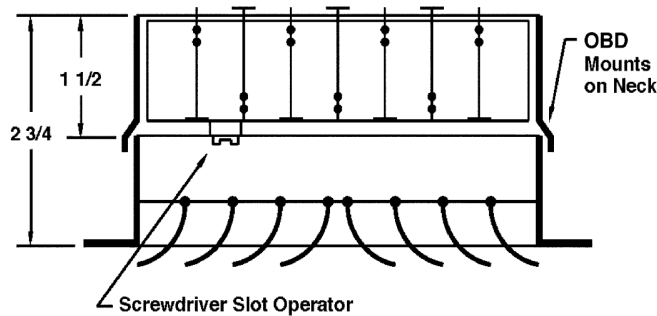

### Curved Blade Surface Mount

Aluminum Frame • Aluminum Blade

#### Features:

- Curved blade ceiling diffuser with a fixed 1-way, 2-way, 3-way, or 4-way throw patterns.
- Blades are individually adjustable to allow for air volume and angle of throw to be precisely arranged.
- Aluminum construction flat frame
- Square neck sizes 6" x 6" to 24" x 24" in 2" increments available
- Damper optional
- White paint standard

#### Available Duct Sizes

6" x 6" through 24" x 24"  
in 2" increments

Submittal No. \_\_\_\_\_ Date: \_\_\_\_\_

Dimensions in inches: \_\_\_\_\_