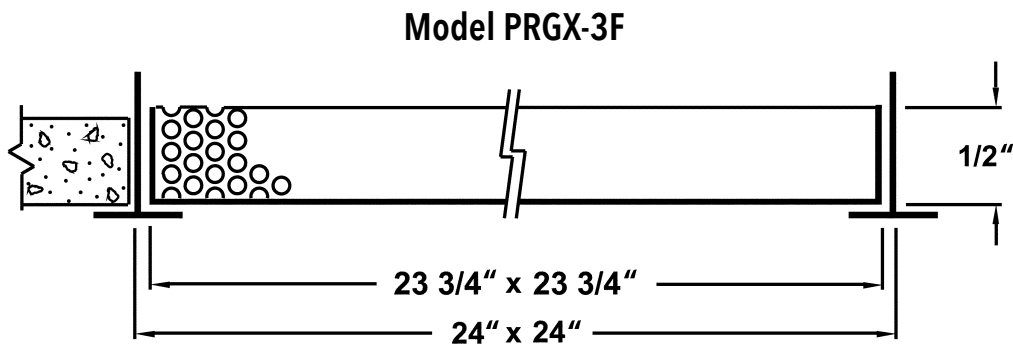

Model PRGX-3

Non-Ducted Perforated Return T-Bar

Steel • Preforated Face

Features:

- Non-ducted perforated return grille for use in 24" x 24" T-bar ceilings
- All steel construction
- Perforated screen 3/16" hole pattern on 1/4" stagger
- Narrow tee and tegular styles available
- White paint standard

Submittal No. _____ Date: _____

Dimensions in inches: _____