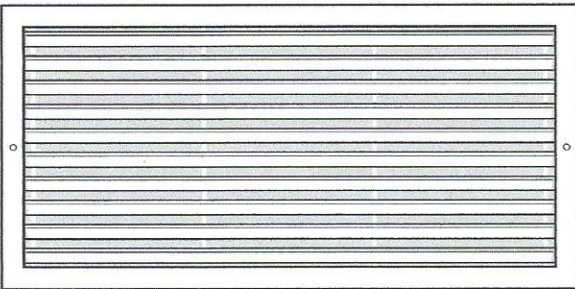

Model FBFG

**Aluminum Horizontal Blades
Aluminum Frame • Aluminum Blade**

Features:

- Classic bar type return grille
- Extruded aluminum frame and blades
- Surface mount with screws holes (mounting screws included)
- Horizontal blades on 3/4" center spacing
- Fixed blade has 35° deflection
- Finish is white powder coat
- OBD optional

Submittal No. _____

Date: _____

Dimensions in inches: _____