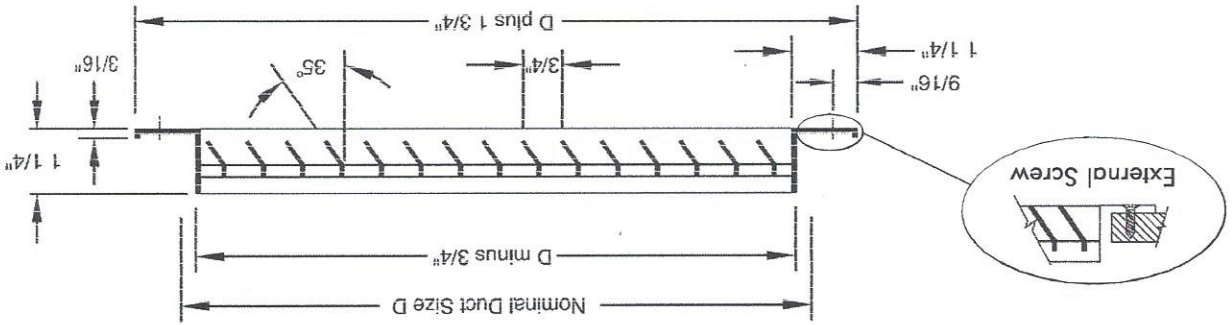

Model FBFG

**Aluminum Horizontal Blades
Aluminum Frame • Aluminum Blade**

Features:

- Classic bar type return grille
- Extruded aluminum frame and blades
- Surface mount with screws holes (mounting screws included)
- Horizontal blades on 3/4" center spacing
- Fixed blade has 35° deflection
- Finish is white powder coat
- OBD optional

Submittal No. _____

Date: _____

Dimensions in inches: _____