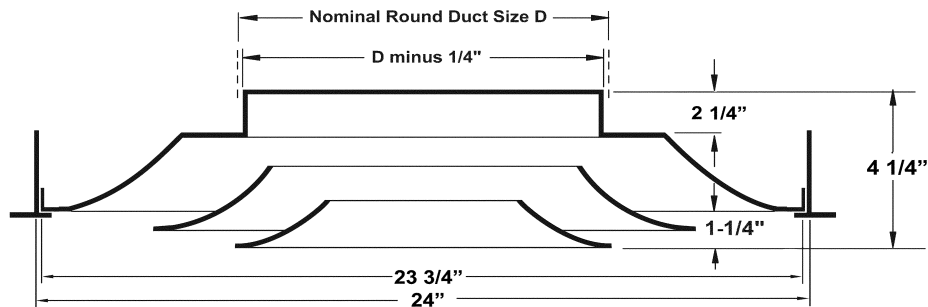

Model CD-2

Step Down • High Capacity

Steel • High Performance

Features:

- 2-Cone step down standard, snap-in 3rd cone optional (CD-3)
- High capacity 360° horizontal discharge pattern for superior induction
- Designed for VAV applications
- Opposed blade, radial and butterfly dampers optional
- Fits standard 24" x 24" T-bar ceilings
- 2 1/4" collar with bead
- Round necks from 6" to 14" • Other frame styles available
- White paint standard

Submittal No. _____ Date: _____

Dimensions in inches: _____